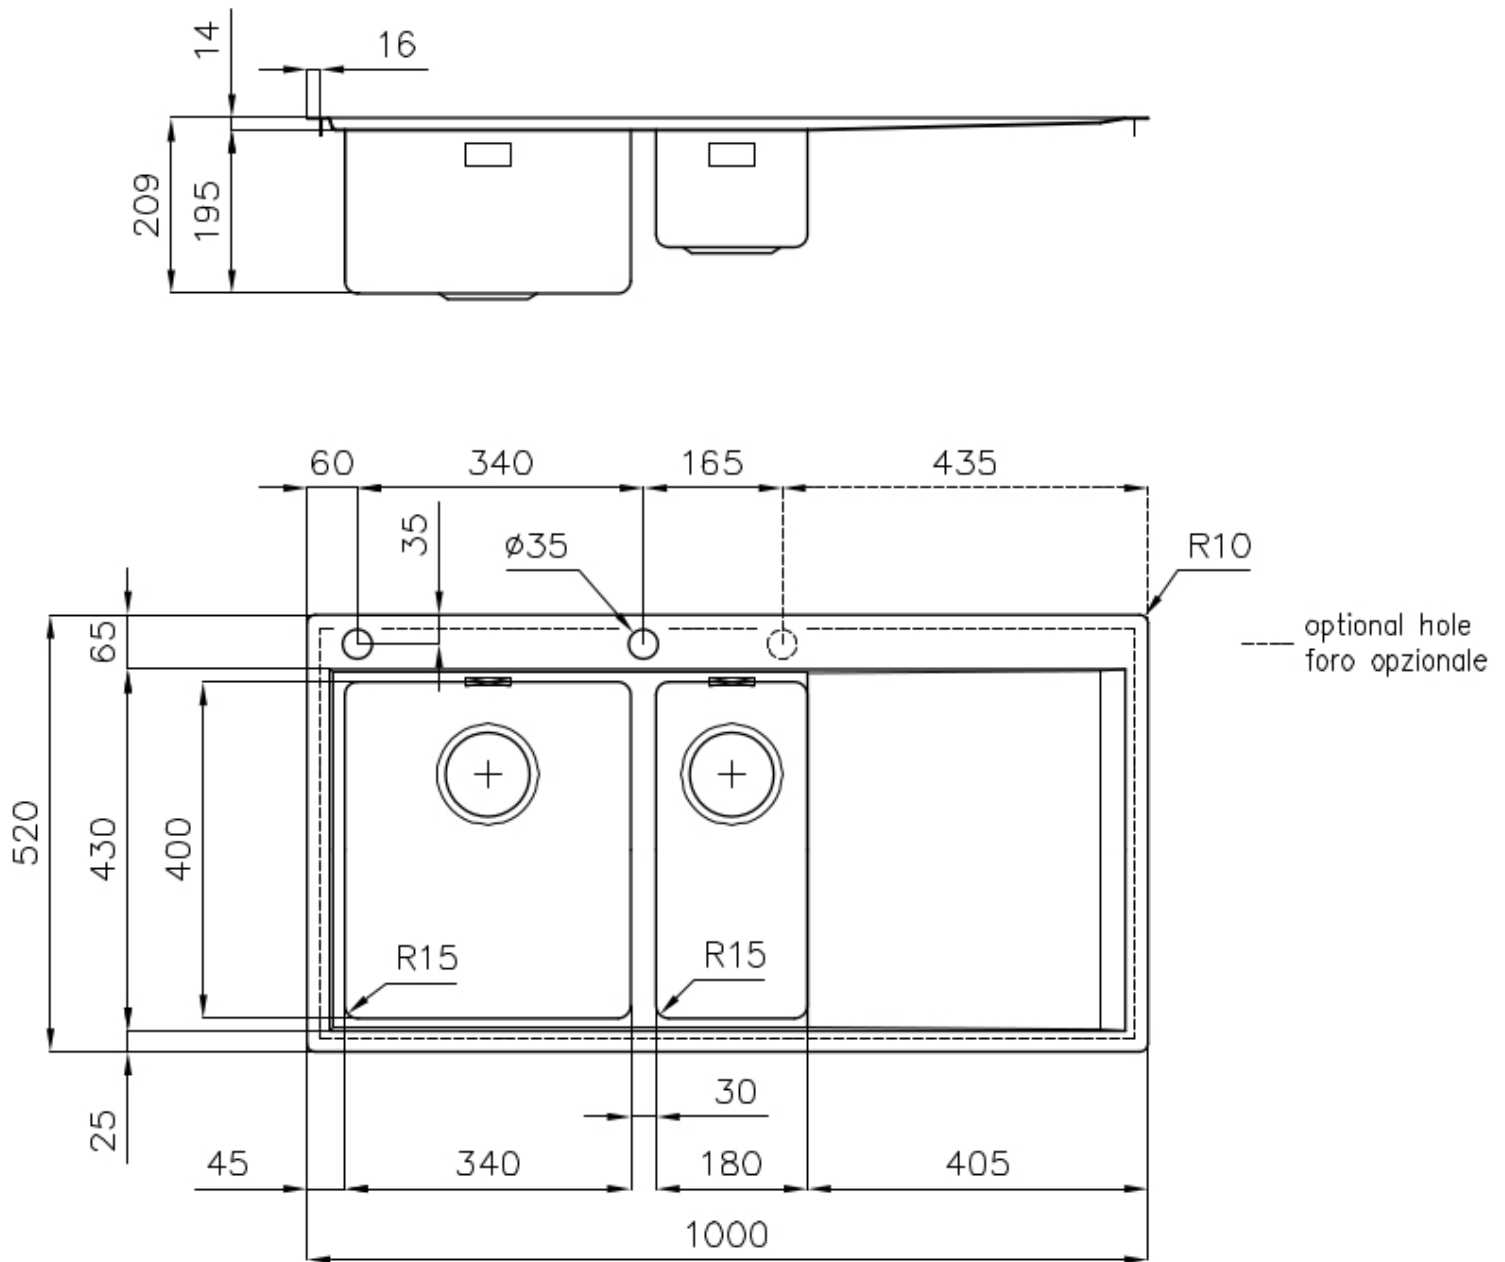

Sink Master

Bowl on the right

Kitchen Sinks

Code: 1251 051

DETAILS

Edge/Installation Type	Flush-mount Top-mount
Finish	Foster brushed
Material	AISI 304 stainless steel
Texture	Foster brushed
Base	60 cm
Dimensions	1000x520 mm
Standard fittings	Fixing hooks, gasket, drain, overflow and siphon, boxed packing
Mixer holes	2 standard holes
Built-in hole	View technical data sheet

Drainer	Yes
Width	100 cm
Bowl dimension	340x400 + 180x400mm
Number of bowls	2 bowls
Waste fitting	Drain with automatic PM control

FEATURES

Double mixer hole	The large tap counter is already fitted with a series of 2 tap holes. In the second hole it is possible to install the remote control of the automatic drain or, alternatively, a practical soap dispenser.
High thickness	1mm thick steel. A significant thickness, which guarantees the maximum sturdiness and durability.
Automatic waste fitting	The waste-fitting with round remote knob is supplied; a practical accessory which makes it unnecessary to get wet in order to drain the water from the bowl.
Basket 3,5" waste fitting	The drain is equipped with a large 3.5" drain, with the practical basket cap that prevents the discharge of solid parts.
Perimetral overflow	The overflow is always a security on the Foster sinks that prevents the overflow of water in case of oversights. The perimeter drain solution improves aesthetics thanks to its square and essential shape.
Small radius	Bowls with squared shapes with a modern design and an increased capacity, for a minimal aesthetics connected with an extreme practicality.
Deep bowls	This bowls reach an important depth, over 20 cm, thanks to the advanced production technology, that can be offer great capieny and practicality in all the washing operations.

TECHNICAL DATA

Lavello serie Master cod. 1251/05*

EQUIPMENT

Automatic waste fitting

8407 113

OPTIONAL ACCESSORIES

Glass chopping board
8631 300

HPDE Chopping board
8657 001