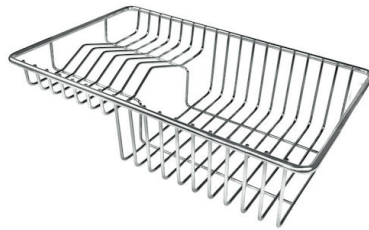

Drainer	Yes
Width	100 cm
Bowl dimension	340x400 + 180x400mm
Number of bowls	2 bowls
Waste fitting	Drain with automatic PM control

FEATURES

Double mixer hole	The large tap counter is already fitted with a series of 2 tap holes. In the second hole it is possible to install the remote control of the automatic drain or, alternatively, a practical soap dispenser.
High thickness	1mm thick steel. A significant thickness, which guarantees the maximum sturdiness and durability.
Automatic waste fitting	The waste-fitting with round remote knob is supplied; a practical accessory which makes it unnecessary to get wet in order to drain the water from the bowl.
Basket 3,5" waste fitting	The drain is equipped with a large 3.5" drain, with the practical basket cap that prevents the discharge of solid parts.
Perimetral overflow	The overflow is always a security on the Foster sinks that prevents the overflow of water in case of oversights. The perimeter drain solution improves aesthetics thanks to its square and essential shape.
Small radius	Bowls with squared shapes with a modern design and an increased capacity, for a minimal aesthetics connected with an extreme practicality.
Deep bowls	This bowls reach an important depth, over 20 cm, thanks to the advanced production technology, that can be offer great capieny and practicality in all the washing operations.

TECHNICAL DATA

Lavello serie Master cod. 1251/05*

EQUIPMENT

Automatic waste fitting

8407 113

OPTIONAL ACCESSORIES

Glass chopping board
8631 300

HPDE Chopping board
8657 001

HPDE Twin chopping board
8644 101

Stainless steel basket
8611 000

Stainless steel plate rack
8100 303
* only in combination with the accessory
8644 101

Stainless steel plate rack
8100 201

White bowl
8153 100