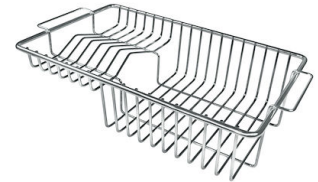

Drainer	Yes
Width	100 cm
Bowl dimension	340x400 + 180x400mm
Number of bowls	2 bowls
Waste fitting	Drain with automatic PM control

FEATURES

Double mixer hole	The large tap counter is already fitted with a series of 2 tap holes. In the second hole it is possible to install the remote control of the automatic drain or, alternatively, a practical soap dispenser.
High thickness	1mm thick steel. A significant thickness, which guarantees the maximum sturdiness and durability.
Automatic waste fitting	The waste-fitting with round remote knob is supplied; a practical accessory which makes it unnecessary to get wet in order to drain the water from the bowl.
Basket 3,5" waste fitting	The drain is equipped with a large 3.5" drain, with the practical basket cap that prevents the discharge of solid parts.
Perimetral overflow	The overflow is always a security on the Foster sinks that prevents the overflow of water in case of oversights. The perimeter drain solution improves aesthetics thanks to its square and essential shape.
Small radius	Bowls with squared shapes with a modern design and an increased capacity, for a minimal aesthetics connected with an extreme practicality.
Deep bowls	This bowls reach an important depth, over 20 cm, thanks to the advanced production technology, that can be offer great capieny and practicality in all the washing operations.

TECHNICAL DATA

Lavello serie Master cod. 1251/05*

EQUIPMENT

Automatic waste fitting

8407 113

OPTIONAL ACCESSORIES

Glass chopping board
8631 300

HPDE Chopping board
8657 001

HPDE Twin chopping board
8644 101

Stainless steel basket
8611 000

Stainless steel plate rack
8100 303
* only in combination with the accessory
8644 101

Stainless steel plate rack
8100 201

White bowl
8153 100