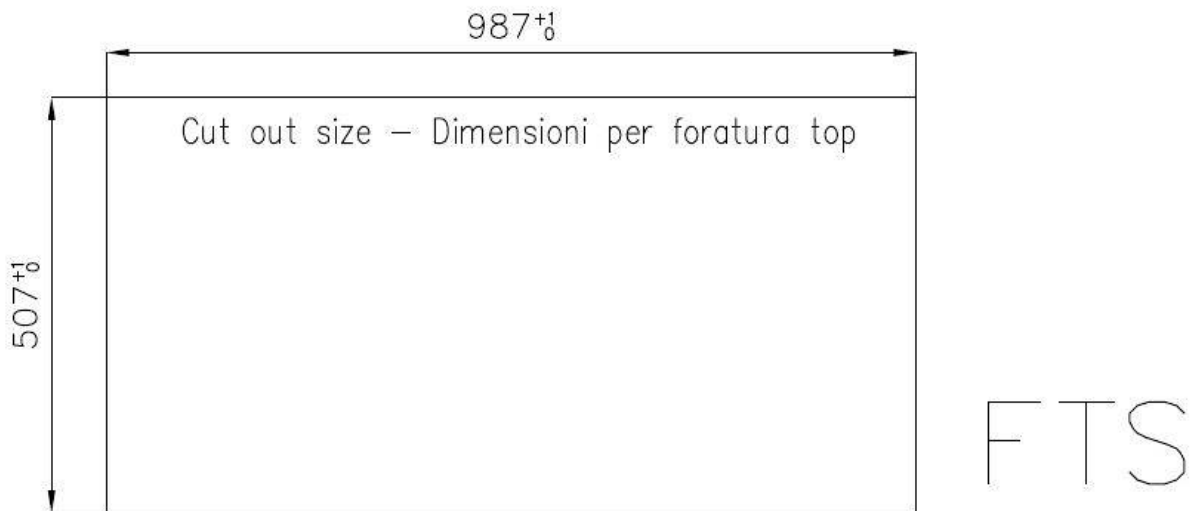

Lavello serie Master cod. 1251/05*