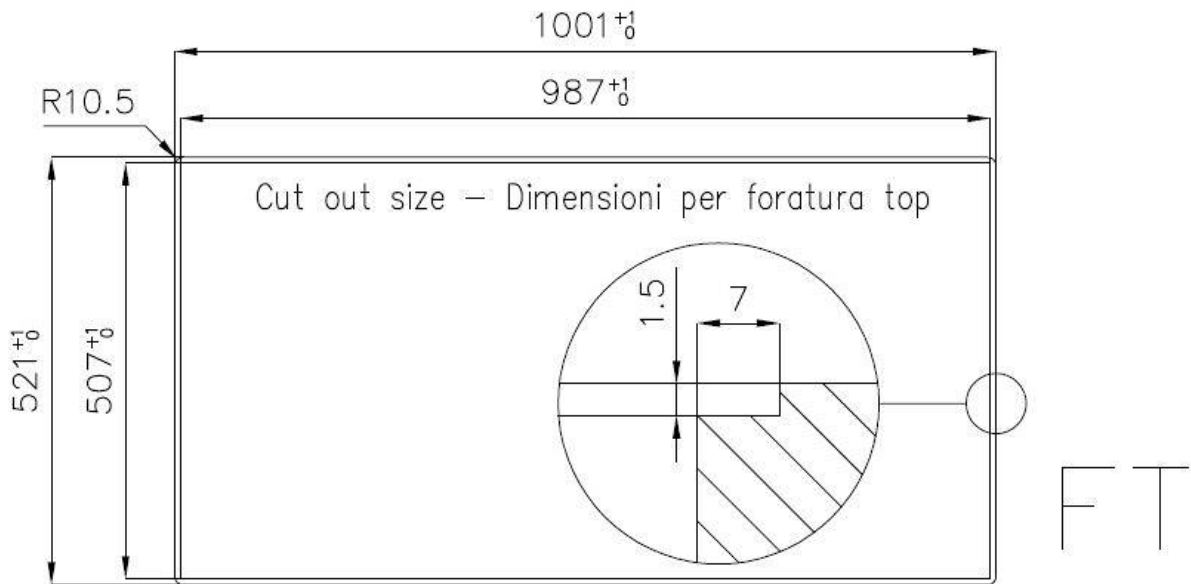

Sink Master

Bowl on the right

Kitchen Sinks

Code: 1251 051

DETAILS

Edge/Installation Type	Flush-mount Top-mount
Finish	Foster brushed
Material	AISI 304 stainless steel
Texture	Foster brushed
Base	60 cm
Dimensions	1000x520 mm
Standard fittings	Fixing hooks, gasket, drain, overflow and siphon, boxed packing
Mixer holes	2 standard holes
Built-in hole	View technical data sheet

Drainer	Yes
Width	100 cm
Bowl dimension	340x400 + 180x400mm
Number of bowls	2 bowls
Waste fitting	Drain with automatic PM control

FEATURES

Double mixer hole	The large tap counter is already fitted with a series of 2 tap holes. In the second hole it is possible to install the remote control of the automatic drain or, alternatively, a practical soap dispenser.
High thickness	1mm thick steel. A significant thickness, which guarantees the maximum sturdiness and durability.
Automatic waste fitting	The waste-fitting with round remote knob is supplied; a practical accessory which makes it unnecessary to get wet in order to drain the water from the bowl.
Basket 3,5" waste fitting	The drain is equipped with a large 3.5" drain, with the practical basket cap that prevents the discharge of solid parts.
Perimetral overflow	The overflow is always a security on the Foster sinks that prevents the overflow of water in case of oversights. The perimeter drain solution improves aesthetics thanks to its square and essential shape.
Small radius	Bowls with squared shapes with a modern design and an increased capacity, for a minimal aesthetics connected with an extreme practicality.
Deep bowls	This bowls reach an important depth, over 20 cm, thanks to the advanced production technology, that can be offer great capieny and practicality in all the washing operations.

TECHNICAL DATA

Lavello serie Master cod. 1251/05*

EQUIPMENT

Automatic waste fitting

8407 113

OPTIONAL ACCESSORIES

Glass chopping board
8631 300

HPDE Chopping board
8657 001